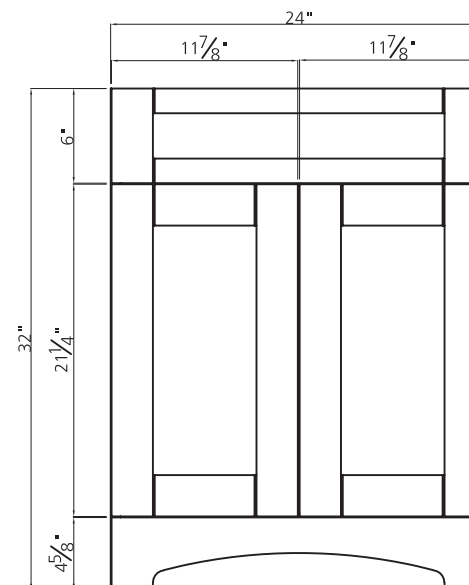

BRIGHTON COLLECTION

24"

SKU # 605-9553
24"W X 32"H X 21-3/4"D

Product Specifications:

- 2 doors
- Available in gray finish
- Trendy shaker styling is ideal for any décor
- Soft-close doors for smooth and quiet use
- Decorative arched toe-kick
- Hardware, vanity top and faucet not included

24" Brighton vanity base

Replacement parts:

1. DOOR - R26140
2. DUMMY DRAWER FRONT - R26141
3. TOE KICK - R26142
4. HINGE (OVERLAY) - R31395
5. HINGE FIXING PLATE - R31447
6. FEMALE ASSEMBLY BRACKET (KICK) - R37615
7. MALE ASSEMBLY BRACKET (KICK) - R37614