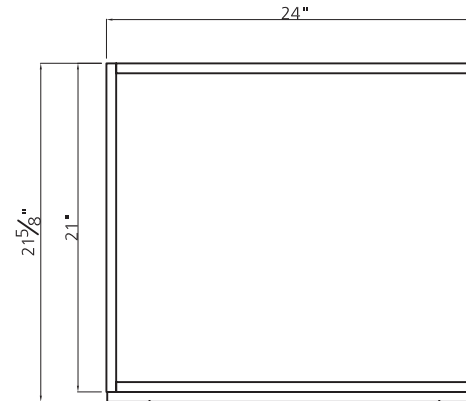

Product Specifications:

- 2 doors
- Available in gray finish
- Trendy shaker styling is ideal for any décor
- Soft-close doors for smooth and quiet use
- Decorative arched toe-kick
- Hardware, vanity top and faucet not included

24" Brighton vanity base